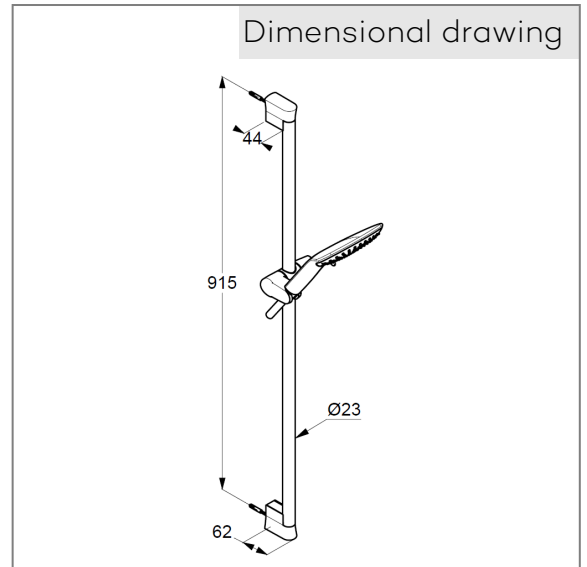

Technical Data

KLUDI FIZZ
shower set 3 S
DN 15

Ref.:
6774005-00

Finishes:
05 chrome

Product description
Manufacturer KLUDI GmbH & Co. KG
Typ: KLUDI FIZZ
shower set 3 S DN 15
Ref.: 6774005-00

hand shower 3 S
3 spray pattern
Volumen/ booster/ smooth
with cleaning system
connection 1/2"
sieve seal

Shower hose
plastic coated
with metal-effect
with conical nuts
anti twist
G 1/2 x G 1/2 x 1600 mm

wall rail 900 mm
height-adjustable hand shower holder
With fixing material
for rigid wall mounting

Product picture

Dimensional drawing

Flow rate diagram