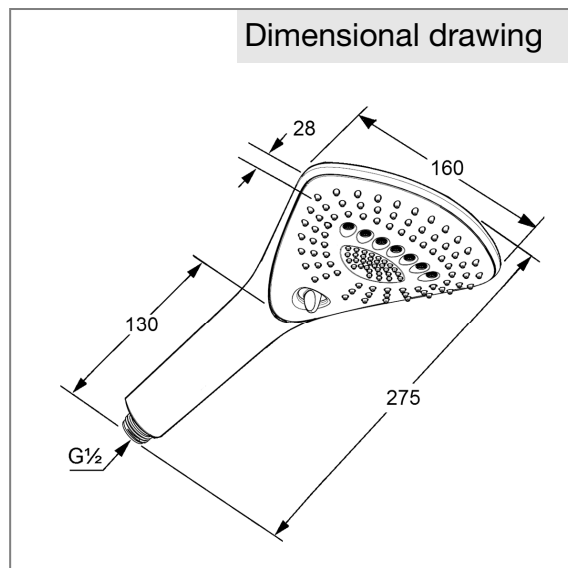

Product: KLUDI FIZZ hand shower 3S DN 15

Ref.: 6770005-00

Product description

hand shower 3S DN 15
 adjustable to 3 spray patterns
 volume, booster, linear
 flow class B
 connection 1/2 inch

Finishes:
 05 chrome

Product picture

Advertisement

- * KLUDI GmbH & Co KG KLUDI FIZZ hand shower item no. 6770005-00
- ** chrome plated
- *** DIN EN 1112

manufacturer KLUDI GmbH & Co KG
 type KLUDI FIZZ hand shower 3S item no. 6770005-00, DN 15, chrome plated plastic,
 connecting branch 1/2 inch, with cleaning system, hand shower, flow class B, with
 three spray patterns volume / booster / linear, projection 275 mm, width 160 mm, for
 pressure type water heater, for continuous line heater, PN 5,

Dimensional drawing

Flow rate diagram