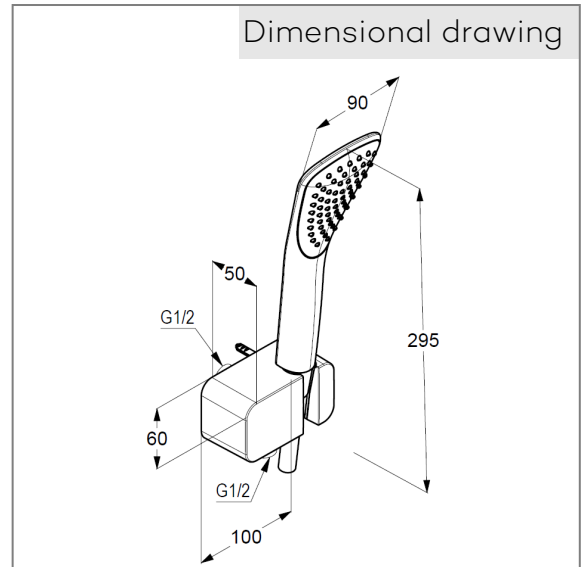

Technical Data

KLUDI FIZZ
bath shower set 1 S
DN 15

Ref.:
6767005-00

Finishes:
05 chrome

Product description
Manufacturer KLUDI GmbH & Co. KG
Typ: KLUDI FIZZ
bath shower set 1 S DN 15
Ref.: 6767005-00

hand shower 1 S
1 spray pattern
with cleaning system
connection 1/2"
sieve seal

Shower hose
plastic coated
with metal-effect
with conical nuts
anti twist
G 1/2 x G 1/2 x 1250 mm

wall supply with shower holder
for shower hoses with conical nuts,
With fixing material
for rigid wall mounting

Product picture

Dimensional drawing

Flow rate diagram