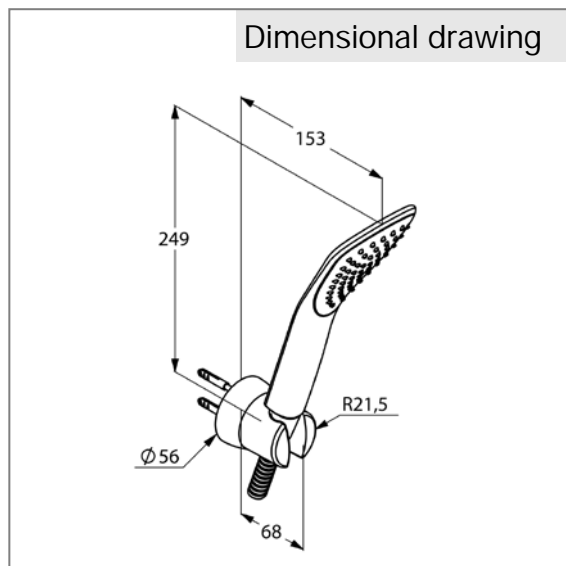

Product: **KLUDI FIZZ bath-shower set, white/ chrome DN 15**

Ref.: **6765091-00**

Product description

bath-shower set DN 15
 KLUDI FIZZ hand shower DN 15
 with cleaning system
 flow rate 28l/min. at 3 bar
 shower spray
 connection 1/2 inch
 noise group I
 fixed wall hook
 with screws and dowels
 KLUDI SUPARAFLEX WHITE-shower hose
 plastic coated, with metal effect
 with conical nuts
 G 1/2 x G 1/2 x 1250 mm

Finishes:
 91 white/ chrome

Product picture

Advertisement

shower set, manufacturer KLUDI GmbH & Co. KG, KLUDI FIZZ bath-shower set 1 S DN 15 item no. 6765091-00, DN 15, white plated plastic, noise level DIN 4109 group I, flow rate 28l/min., with shower spray and cleaning system, shower spray from 65 spray nozzles, length 249 mm, projection 153 mm, connection outside screw 1/2", with fixed wall hook with fastening screws and dowels, for shower hoses with conical nuts, with KLUDI SUPARAFLEX White-shower hose G 1/2 x G 1/2 x 1250 mm with two conical nuts, for pressure type water heater, for continuous line heater, PN 5,

Dimensional drawing

Flow rate diagram