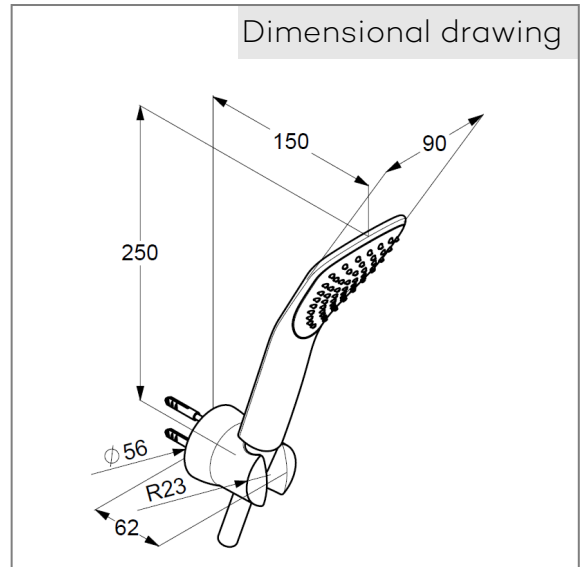

Technical Data

KLUDI FIZZ
bath shower set 1 S
DN 15

Ref.:
6765005-00

Finishes:
05 chrome

Product description
Manufacturer KLUDI GmbH & Co. KG
Typ: KLUDI FIZZ
bath shower set 1 S DN 15
Ref.: 6765005-00

hand shower 1 S
1 spray pattern
with cleaning system
connection 1/2"
sieve seal

Shower hose
plastic coated
with metal-effect
with conical nuts
anti twist
G 1/2 x G 1/2 x 1250 mm

shower hook
for shower hoses with conical nuts,
With fixing material
for rigid wall mounting

Product picture

Dimensional drawing

Flow rate diagram