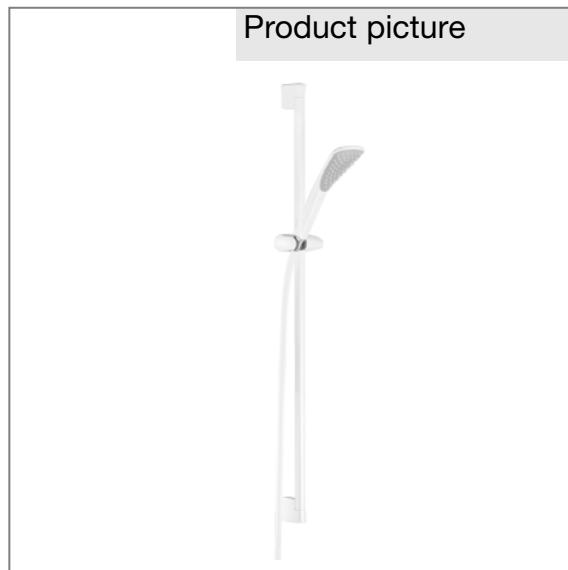

Product: **KLUDI FIZZ shower set DN 15**

Ref.: **6764091-00**

Product description

shower set DN 15
 L = 900 mm
 with horizontal and vertical adjustable slider
 KLUDI SUPARAFLEX WHITE-shower hose
 plastic coated
 with conical nuts
 G 1/2 x G 1/2 x 1600 mm
 with screws and dowels
 KLUDI FIZZ hand shower DN 15
 with cleaning system
 flow rate 28 l/min. at 3 bar
 shower spray
 connection 1/2 inch

Finishes:
 91 white

Advertisement

shower set, manufacturer KLUDI GmbH & Co KG KLUDI FIZZ shower set item no. 6764091-00, DN 15, white plated brass/plastic, length 900 mm, with horizontal and vertical adjustable slider, sliding bar with pipe diameter 23 mm, for borehole distance 915 mm, with KLUDI SUPARAFLEX WHITE-shower hose plastic coated, with conical nuts 1/2 x 1/2 inch x 1600 mm, with KLUDI FIZZ hand shower DN 15, DN 15, white plated plastic, noise level DIN 4109 group I, flow rate 28 l/min. at 3 bar, with shower spray and cleaning system, shower spray from 65 spray nozzles, for pressure type water heater, for continuous line heater, PN 5,

Product picture

Dimensional drawing

Flow rate diagram