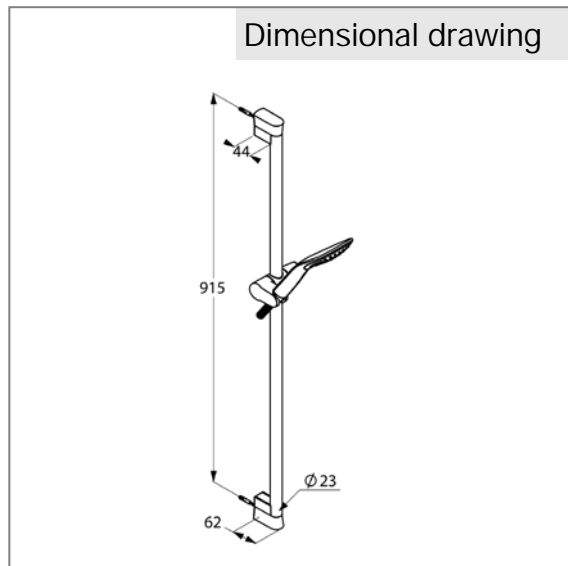

Product: **KLUDI FIZZ shower set DN 15**

Ref.: **6764091-00**

Product description

shower set DN 15
 L = 900 mm
 with horizontal and vertical adjustable slider
 KLUDI SUPARAFLEX WHITE-shower hose
 plastic coated
 with conical nuts
 G 1/2 x G 1/2 x 1600 mm
 with screws and dowels
 KLUDI FIZZ hand shower DN 15
 with cleaning system
 flow rate 28 l/min. at 3 bar
 shower spray
 connection 1/2 inch

Finishes:
 91 white

Advertisement

shower set, manufacturer KLUDI GmbH & Co KG KLUDI FIZZ shower set item no. 6764091-00, DN 15, white plated brass/plastic, length 900 mm, with horizontal and vertical adjustable slider, sliding bar with pipe diameter 23 mm, for borehole distance 915 mm, with KLUDI SUPARAFLEX WHITE-shower hose plastic coated, with conical nuts 1/2 x 1/2 inch x 1600 mm, with KLUDI FIZZ hand shower DN 15, DN 15, white plated plastic, noise level DIN 4109 group I, flow rate 28 l/min. at 3 bar, with shower spray and cleaning system, shower spray from 65 spray nozzles, for pressure type water heater, for continuous line heater, PN 5,

Product picture

Dimensional drawing

Flow rate diagram