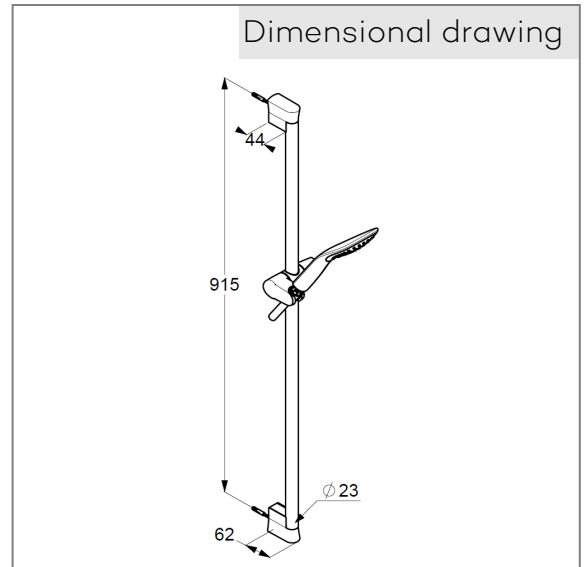

Technical Data

KLUDI FIZZ
shower set 1 S
DN 15

Ref.:
6764005-00

Finishes:
05 chrome

Product description
Manufacturer KLUDI GmbH & Co. KG
Typ: KLUDI FIZZ
shower set 1 S DN 15
Ref.: 6764005-00

hand shower 1 S
1 spray pattern
with cleaning system
connection 1/2"
sieve seal

Shower hose
plastic coated
with metal-effect
with conical nuts
anti twist
G 1/2 x G 1/2 x 1600 mm

wall rail 900 mm
height-adjustable hand shower holder
With fixing material
for rigid wall mounting

Product picture

Dimensional drawing

Flow rate diagram