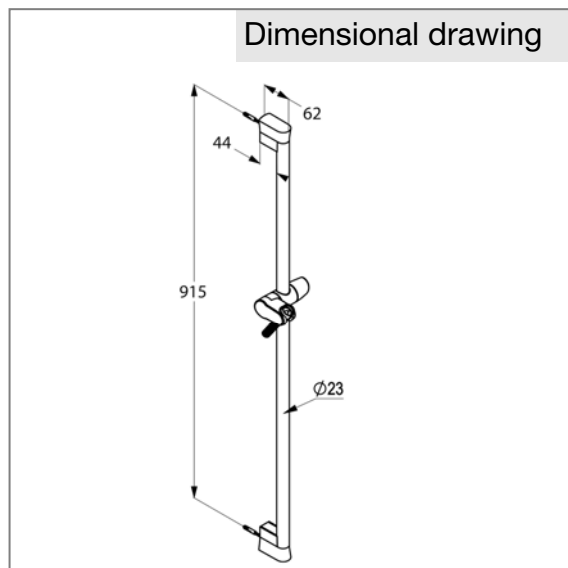

**Product:** KLUDI FIZZ wall rail DN 15

**Ref.:** 6762005-00

**Product description**

wall rail DN 15  
 L = 900 mm  
 with horizontal and vertical adjustable slider  
 KLUDI SUPARAFLEX SILVER-shower hose  
 plastic coated  
 with metal effect  
 with conical nuts  
 G 1/2 x G 1/2 x 1600 mm  
 with screws and dowels

Finishes:  
 05 chrome

**Product picture**

**Advertisement**

wall rail, manufacturer KLUDI GmbH & Co KG KLUDI FIZZ wall rail item no. 6762005-00, DN 15, chrome plated brass/plastic, length 900 mm, with horizontal and vertical adjustable slider, without KLUDI hand shower, sliding bar with pipe diameter 23 mm, for borehole distance 915 mm, with KLUDI SUPARAFLEX SILVER-shower hose plastic coated with metal-effect, with conical nuts 1/2 x 1/2 inch x 1600 mm, Optimal function can only guaranteed with KLUDI hand showers, PN 5,

**Dimensional drawing**

**Flow rate diagram**