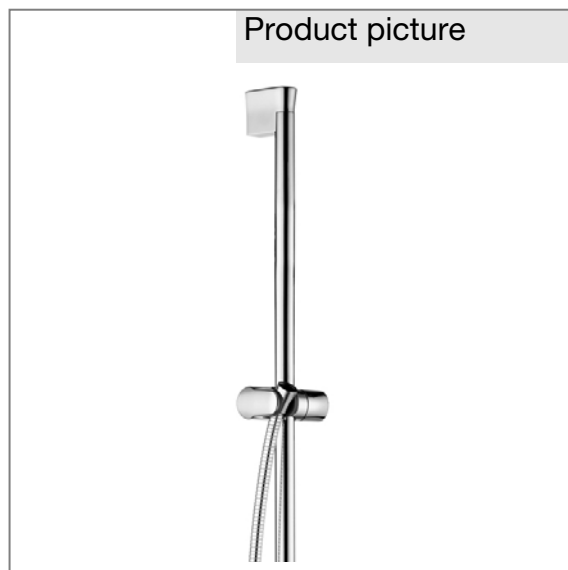

**Product:** KLUDI FIZZ wall rail DN 15

**Ref.:** 6762005-00

**Product description**

wall rail DN 15  
 L = 900 mm  
 with horizontal and vertical adjustable slider  
 KLUDI SUPARAFLEX SILVER-shower hose  
 plastic coated  
 with metal effect  
 with conical nuts  
 G 1/2 x G 1/2 x 1600 mm  
 with screws and dowels

Finishes:  
 05 chrome

**Product picture**

**Advertisement**

wall rail, manufacturer KLUDI GmbH & Co KG KLUDI FIZZ wall rail item no. 6762005-00, DN 15, chrome plated brass/plastic, length 900 mm, with horizontal and vertical adjustable slider, without KLUDI hand shower, sliding bar with pipe diameter 23 mm, for borehole distance 915 mm, with KLUDI SUPARAFLEX SILVER-shower hose plastic coated with metal-effect, with conical nuts 1/2 x 1/2 inch x 1600 mm, Optimal function can only guaranteed with KLUDI hand showers, PN 5,

**Dimensional drawing**

**Flow rate diagram**