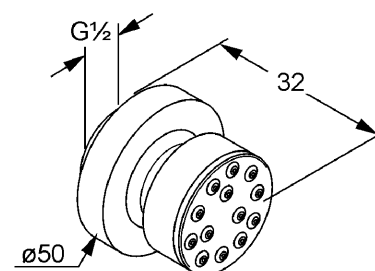

Product: KLUDI FIZZ 1 S body spray DN 15

Ref.: 6708305-00

Product description

body spray DN 15
 wall fastening
 flow class Z
 swivelling
 normal spray
 with ball joint and escutcheon
 noise group I

Finishes:
 05 chrome

Product picture

Advertisement

- * KLUDI GmbH & Co KG KLUDI FIZZ 1 S body spray item no. 6708305-00
- ** chrome plated brass/plastic, DIN EN 284
- *** DIN EN 1112

body spray, manufacturer KLUDI GmbH & Co KG
 KLUDI FIZZ 1 S body spray item no. 6708305-00, DN 15, chrome plated brass/plastic, swivel body spray, type: swivel body spray with normal spray an ball joint swing range 25 °, projection 32 mm, escutcheon Ø 50 mm, noise level DIN EN 4109 group I, flow class Z, for pressure type water heater, male connection 1/2 inch, PN 5

Dimensional drawing

Flow rate diagram