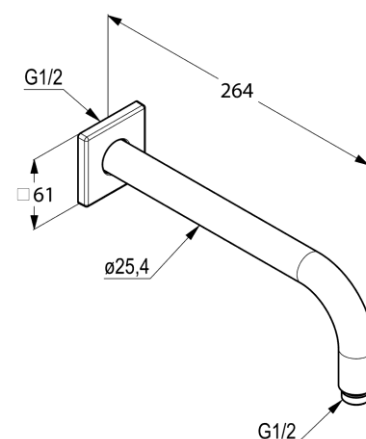

Product: KLUDI shower arm DN 15

Ref.: 6653305-00

Product description

shower arm DN 15
for KLUDI headshower DN 15
projection 264 mm
with sliding cover plate 61x61 mm

Finishes:
05 chrome

Advertisement

* KLUDI GmbH & Co KG KLUDI shower arm item no. 6653305-00
** chrome plated brass, DIN EN 248 / DIN 50930-6

shower arm, manufacturer KLUDI GmbH & Co KG KLUDI shower arm item no. 6653305-00, DN 15, chrome plated brass, rigid shower arm for headshowers with ball joint, rosette 61x61 mm, projection 264 mm, connection 1/2 inch male thread, PN 5,

Product picture

Dimensional drawing

Flow rate diagram