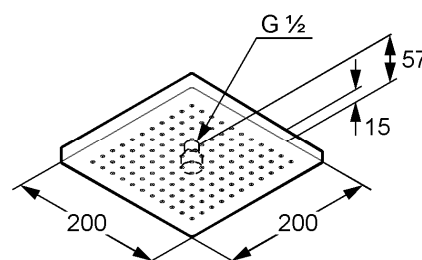

Product: **KLUDI A-QA head shower DN 15**

Ref.: **6653005-00**

**Product description**

head shower DN 15  
 200 x 200 mm  
 with cleaning system  
 with ball joint  
 connection G 1/2  
 without shower arm  
 noise group I

Finishes:  
 05 chrome

**Product picture**

**Advertisement**

- \* KLUDI GmbH & Co KG KLUDI head shower item no. 6653005-00
- \*\* chrome plated brass/plastic, DIN EN 248
- \*\*\* ajar to DIN EN 1112

head shower, manufacturer KLUDI GmbH & Co KG KLUDI head shower item no. 6653005-00, DN 15, chrome plated brass/plastic, flow rate at 3 bar max. 0,43 l/s (free flow), noise level DIN 4109 group I, without report no., diameter head shower 200 x 200 mm, with ball joint, connection 1/2 inch female thread, with cleaning system, with 121 jets, PN 5,

**Dimensional drawing**

**Flow rate diagram**