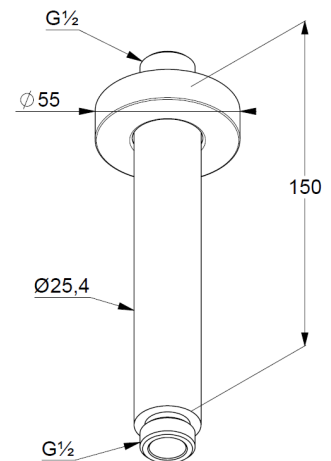

Technical Data

KLUDI A-QA
ceiling outlet
150 mm
DN 15

Ref:
6651587-00

Finishes:
87 black matt finished / chrom

Product description
Manufacturer KLUDI GmbH & Co. KG
Typ: KLUDI A-QA
ceiling outlet DN 15
150 mm
Ref: 6651587-00
ceiling outlet
Flow rate at 3 bar = 42 L
connection 1/2"
for head showers DN 15
with push-on rosette Ø 55 mm

Product picture

Dimensional drawing

Flow rate diagram