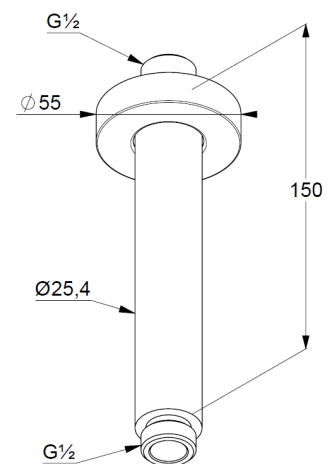

Technical Data

KLUDI A-QA
ceiling outlet
150 mm
DN 15

Ref.:
6651505-00

Finishes:
05 chrome

Product description
Manufacturer KLUDI GmbH & Co. KG
Typ: KLUDI A-QA
ceiling outlet DN 15
150 mm
Ref.: 6651505-00
ceiling outlet
Flow rate at 3 bar = 42 L
connection 1/2"
for head showers DN 15
with push-on rosette Ø 55 mm

Product picture

Dimensional drawing

Flow rate diagram