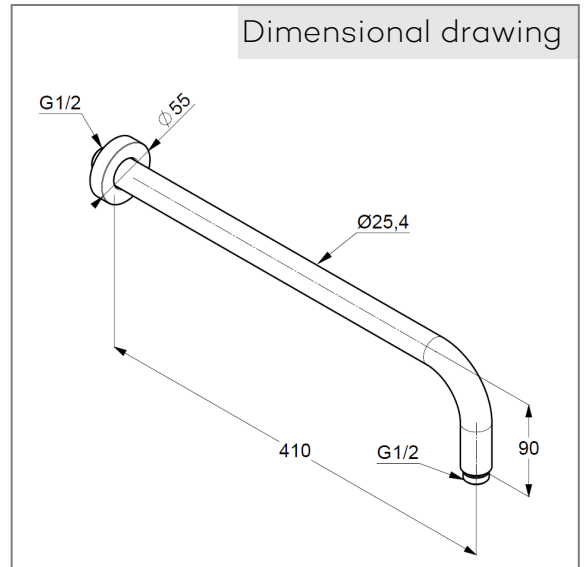

Technical Data

KLUDI A-QA
Wall shower arm
400 mm
DN 15

Ref.:
6651491-00

Finishes:
91 white/ chrome

Product description
Manufacturer KLUDI GmbH & Co. KG
Typ: KLUDI A-QA
Wall shower arm DN 15
400 mm
Ref.: 6651491-00
Wall shower arm
Flow rate at 3 bar = 42 l/ min.
connection 1/2"
for head showers DN 15
with push-on rosette \varnothing 55 mm
for rigid wall mounting
projection 400 mm

Product picture

Dimensional drawing

Flow rate diagram