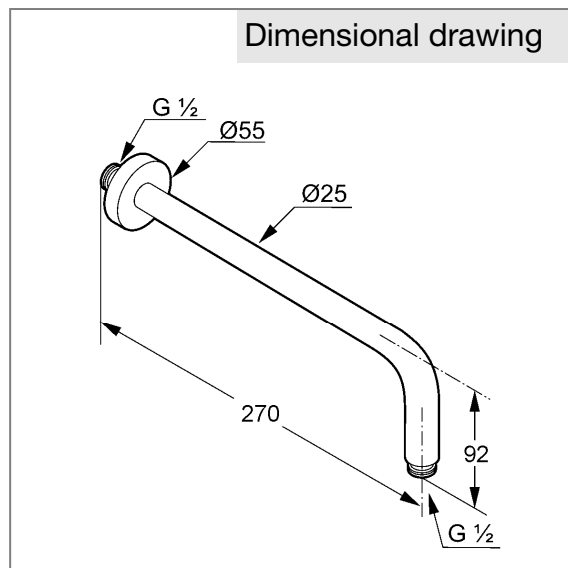

Product: **KLUDI shower arm 250 DN 15**

Ref.: **6651305-00**

Product description

shower arm DN 15
for KLUDI headshower DN 15
projection 250 mm
with sliding cover plate Ø 55 mm

Finishes:
05 chrome

Advertisement

* KLUDI GmbH & Co KG KLUDI shower arm item no. 6651305-00
** chrome plated brass, DIN EN 248 / DIN 50930-6

shower arm, manufacturer KLUDI GmbH & Co KG KLUDI shower arm item no. 6651305-00, DN 15, chrome plated brass, rigid shower arm for headshowers with ball joint, diameter rosette Ø 55 mm, projection 270 mm, connection 1/2 inch male thread, PN 5,

Product picture

Dimensional drawing

Flow rate diagram