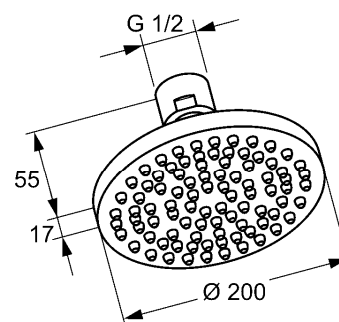

Product: KLUDI A-QA head shower 200 DN 15

Ref.: 6651005-00

Product description

head shower DN 15
 Ø 200 mm
 with ball joint
 1/2 inch female thread
 without shower arm
 noise group I

Finishes:
 05 chrome

Advertisement

- * KLUDI GmbH & Co KG KLUDI A-QA head shower 200 item no. 6651005-00
- ** chrome plated brass/plastic
- *** ajar to DIN EN 1112

head shower, manufacturer KLUDI GmbH & Co KG KLUDI A-QA head shower 200 item no. 6651005-00, DN 15, chrome plated brass/plastic, flow rate at 3 bar max. 0,63 l/s – free flow, noise level DIN 4109 group I, without report no., diameter head shower 200 mm, with ball joint, connection 1/2 inch female thread, with cleaning system, with 120 jets, PN 5,

Product picture

Dimensional drawing

Flow rate diagram