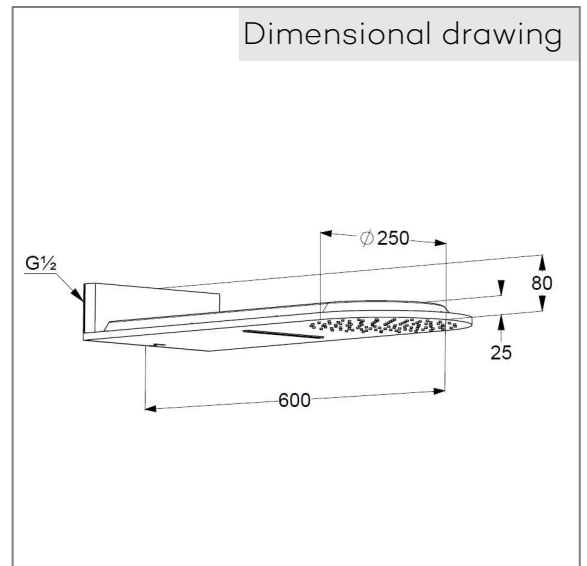

## Technical Data

KLUDI A-QA  
head shower 2 S  
Rain/ Wave  
DN 15

Ref.:  
6488087-00

Finishes:  
87 black matt finished / chrom

Product description  
Manufacturer KLUDI GmbH & Co. KG  
Typ: KLUDI A-QA  
head shower 2 S DN 15  
Rain/ Wave  
Ref.: 6488087-00  
head shower 2 S  
2 spray pattern  
The 2 spray zones have to be controlled externally  
Rain/ Wave  
with cleaning system  
Flow rate at 3 bar = 25 l/min. 31 l/ min.  
connection 1/2"  
With fixing material  
for rigid wall mounting  
projection 600 mm x 250 mm

Product picture

Dimensional drawing

Flow rate diagram