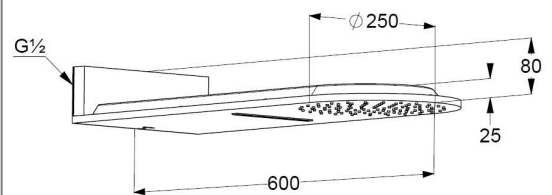

## Technical Data

KLUDI A-QA  
head shower 2 S  
Rain/ Wave  
DN 15

Ref.:  
6488005-00

Finishes:  
05 chrome

Product description  
Manufacturer KLUDI GmbH & Co. KG  
Typ: KLUDI A-QA  
head shower 2 S DN 15  
Rain/ Wave  
Ref.: 6488005-00  
head shower 2 S  
2 spray pattern  
The 2 spray zones have to be controlled externally  
Rain/ Wave  
with cleaning system  
Flow rate at 3 bar = 25 l/min. 31 l/ min.  
connection 1/2"  
With fixing material  
for rigid wall mounting  
projection 600 mm x 250 mm

Product picture

Dimensional drawing

Flow rate diagram