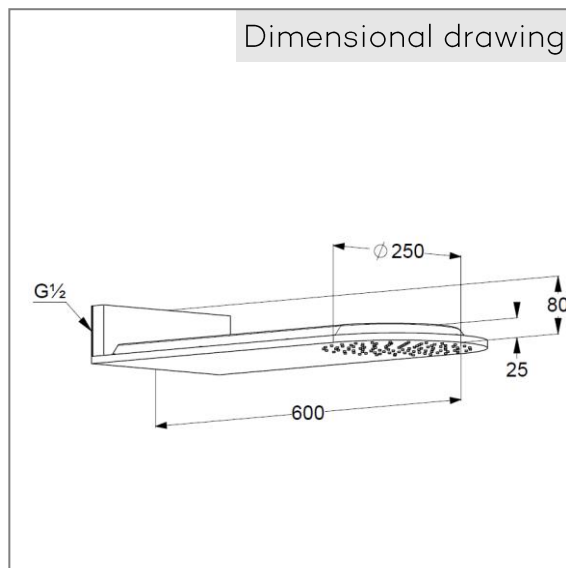

Product: KLUDI A-QA head shower rain

Ref.: 6487005-00

Product description

head shower DN 15
width 300 mm
with cleaning system
connection G 1/2

Finishes:
05 chrome

Product picture

Dimensional drawing

Advertisement

head shower, manufacturer KLUDI GmbH & Co KG KLUDI A-QA, head shower, item no. 6487005-00, DN 15, chrome plated brass/plastic, 25 l/min. at 3 bar flow rate, it will be an adequate spray pattern on the shower head, a free minimum flow rate of > 9.0 l / min required, width head shower 300 mm, connection 1/2 inch, with cleaning system, PN 5,

Flow rate diagram