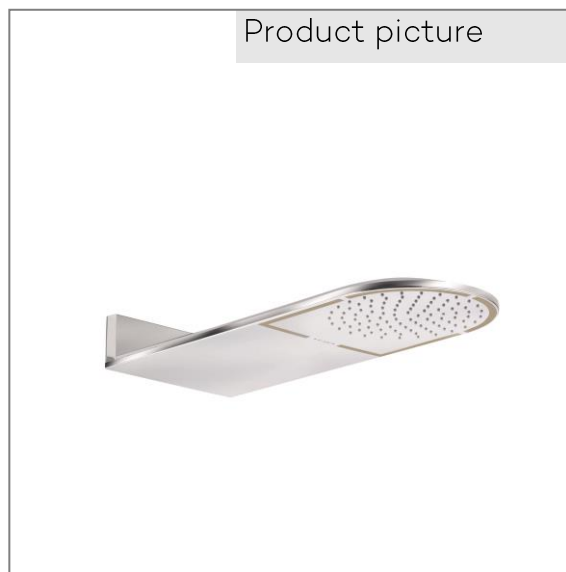

Product: KLUDI A-QA head shower rain

Ref.: 6487005-00

Product description

head shower DN 15
width 300 mm
with cleaning system
connection G 1/2

Finishes:
05 chrome

Product picture

Dimensional drawing

Advertisement

head shower, manufacturer KLUDI GmbH & Co KG KLUDI A-QA, head shower, item no. 6487005-00, DN 15, chrome plated brass/plastic, 25 l/min. at 3 bar flow rate, it will be an adequate spray pattern on the shower head, a free minimum flow rate of > 9.0 l / min required, width head shower 300 mm, connection 1/2 inch, with cleaning system, PN 5,