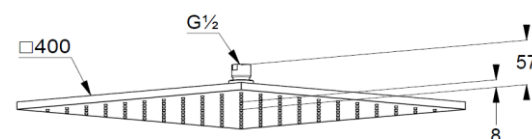

Product: KLUDI A-QA head shower 400

Ref.: 6444005-00

Product description

head shower DN 15
 400 x 400 mm
 with cleaning system
 with ball joint
 connection G 1/2
 without shower arm

Finishes:
 05 chrome

Product picture

Dimensional drawing

Advertisement

head shower, manufacturer KLUDI GmbH & Co KG KLUDI A-QA, head shower 400 item no. 6444005-00, DN 15, chrome plated brass/plastic, 23 l/min. at 3 bar flow rate, it will be an adequate spray pattern on the shower head, a free minimum flow rate of > 9.0 l / min required, head shower 400 x 400 mm with ball joint, connection 1/2 inch female thread, with cleaning system, PN 5,

Flow rate diagram