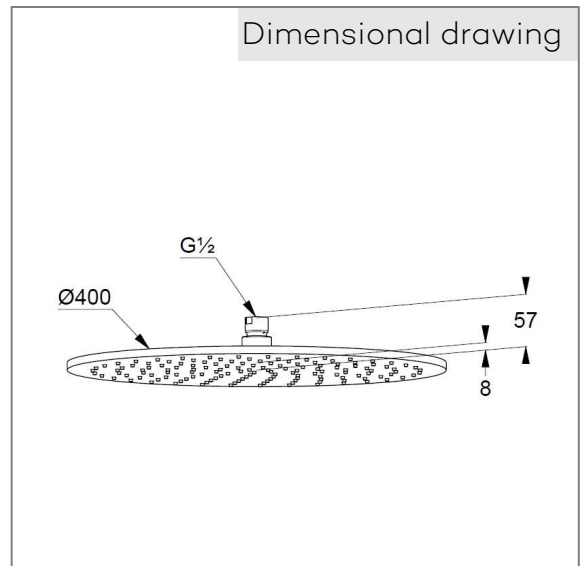

## Technical Data

KLUDI A-QA  
head shower 1 S  
400 mm  
DN 15

Ref.:  
6434091-00

Finishes:  
91 white/ chrome

Product description  
Manufacturer KLUDI GmbH & Co. KG  
Typ: KLUDI A-QA  
head shower 1 S DN 15  
400 mm  
Ref.: 6434091-00  
head shower 1 S  
1 spray pattern  
with cleaning system  
Flow rate at 3 bar = 23 l/ min.  
connection 1/2"  
with ball joint  
Ø 400 mm  
sieve seal

Product picture

Dimensional drawing

Flow rate diagram