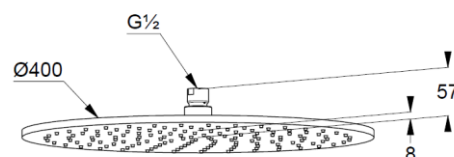

Product: KLUDI A-QA head shower 400

Ref.: 6434005-00

Product description

head shower DN 15
 Ø 400 mm
 with cleaning system
 with ball joint
 connection G 1/2
 without shower arm

Finishes:
 05 chrome

Product picture

Dimensional drawing

Advertisement

head shower, manufacturer KLUDI GmbH & Co KG KLUDI A-QA, head shower 400 item no. 6434005-00, DN 15, chrome plated brass/plastic, 23 l/min. at 3 bar flow rate, it will be an adequate spray pattern on the shower head, a free minimum flow rate of > 9.0 l / min required, diameter head shower Ø 400 mm with ball joint, connection 1/2 inch female thread, with cleaning system, PN 5,

Flow rate diagram