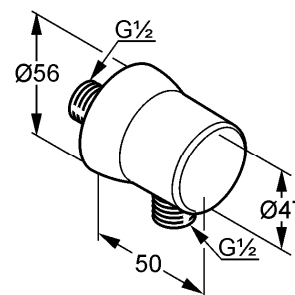

Product: KLUDI SIRENA wall supply DN 15

Ref.: 6306005-00

Product description

wall supply DN 15
 wall fastening
 with special ring to compensate
 for uneven tiling
 noise group I

Finishes:
 05 chrome

Product picture

Advertisement

* KLUDI GmbH & Co KG KLUDI SIRENA wall supply item no. 6306005-00
 ** chrome plated brass DIN 50930-6 / plastic chrome plated

wall supply, manufacturer KLUDI GmbH & Co KG KLUDI SIRENA wall supply item no. 6306005-00, DN 15, chrome plated brass/plastic, connection 1/2 inch, projection 50 mm, diameter 56 mm, with special ring to compensate for uneven tiling, PN 10,

Dimensional drawing

Flow rate diagram