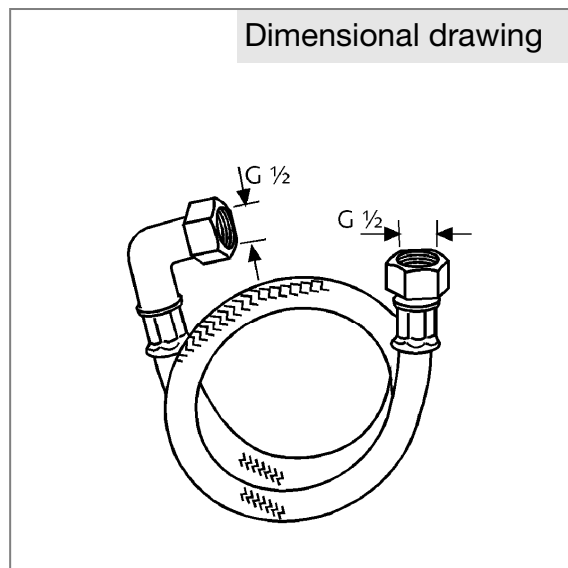

Product: **KLUDI Nirosta-pressure hose DN 15**

Ref.: **6115100-00**

Product description

Nirosta-pressure hose DN 15
 G 1/2 x G 1/2 x 1000 mm
 for KLUDI ROTEXA MULTI
 hot water proof

Advertisement

- * KLUDI GmbH & Co KG KLUDI Nirosta pressure hose item no. 6115100-00
- ** in accord. to DVGW standard W543 (hot water proof max. 90 °C)
- *** max. working pressure 10 bar

pressure hose, manufacturer KLUDI GmbH & Co KG KLUDI Nirosta pressure hose item no. 6115100-00, DN 15, flexible high pressure supply tube with metal body 1/2 x 1/2 inch x 1000 mm, with KTW / W 270 hose, 1 straight connection / 1 angle section connection 90°, with metal body, cap nuts, for pressure type water heater, for continuous line heater, PN 10,

Product picture

Dimensional drawing

Flow rate diagram