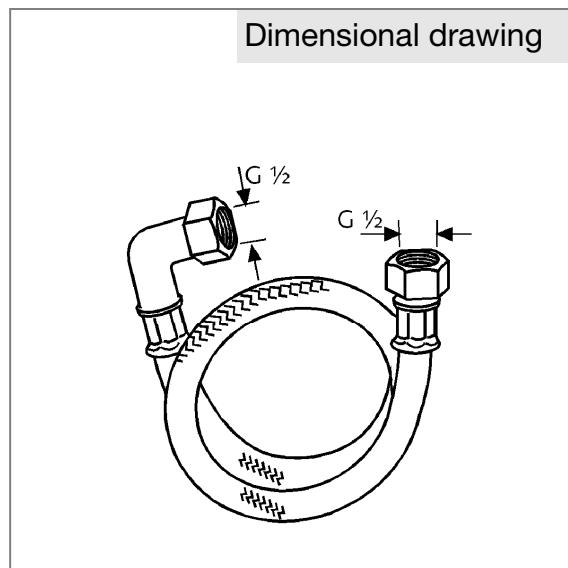

Product: **KLUDI Nirosta-pressure hose DN 15**

Ref.: **6115000-00**

**Product description**

Nirosta-pressure hose DN 15  
 G 1/2 x G 1/2 x 600 mm  
 for KLUDI ROTEXA MULTI  
 hot water proof

**Advertisement**

- \* KLUDI GmbH & Co KG KLUDI Nirosta pressure hose item no. 6115000-00
- \*\* in accord. to DVGW standard W543 (hot water proof max. 90 °C)
- \*\*\* max. working pressure 10 bar

pressure hose, manufacturer KLUDI GmbH & Co KG KLUDI Nirosta pressure hose item no. 6115000-00, DN 15, flexible high pressure supply tube with metal body 1/2 x 1/2 inch x 600 mm, with KTW / W 270 hose, 1 straight connection / 1 angle section connection 90°, with metal body, cap nuts, for pressure type water heater, for continuous line heater, PN 10,

Product picture

Dimensional drawing

Flow rate diagram