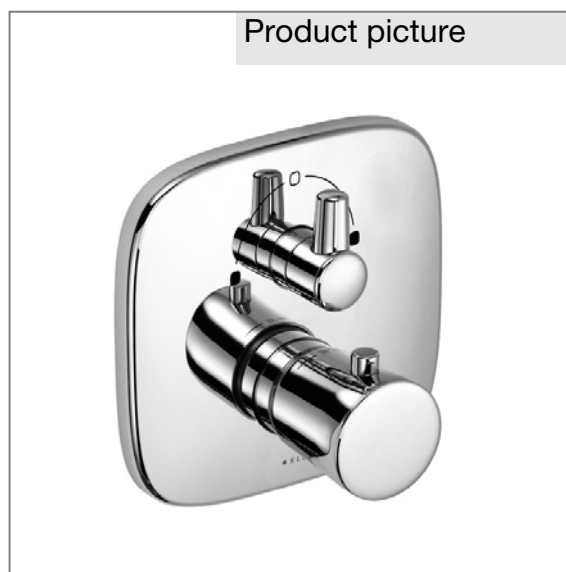

Product: KLUDI AMBA concealed THM bath/shower mixer, trim set with functional unit

Ref.: 538300575

Product description

concealed thermostatic bath/shower mixer
trim set with functional unit
with ceramic shut-off valve
and adjustment as a rotary valve
hot water safety device 38 °C
without pre-installation set
KLUDI FLEXX.BOXX 88011

Finishes:
05 chrome

Advertisement

concealed thermostatic bath/shower mixer, manufacturer KLUDI GmbH & Co. KG
KLUDI AMBA item no. 538300575

type: concealed thermostatic bath/shower mixer trim set with functional unit THM for pre-installation set KLUDI FLEXX.BOXX DN 20 item no. 88011, handles chrome plated metal, cover plate chrome plated plastic, with ceramic shut-off valve and adjustment as a rotary valve, temperature control handle with hot water safety device 38°C, flow rate to bath filler 20 l/min at 3 bar, flow rate to shower 20 l/min at 3 bar, functional unit made of dezincification resistant brass, dimensions: cover plate: 170/170 mm, handle projection: 75 mm
Suitable for pre-installation set KLUDI FLEXX.BOXX DN 20 item no. 88011, not included.