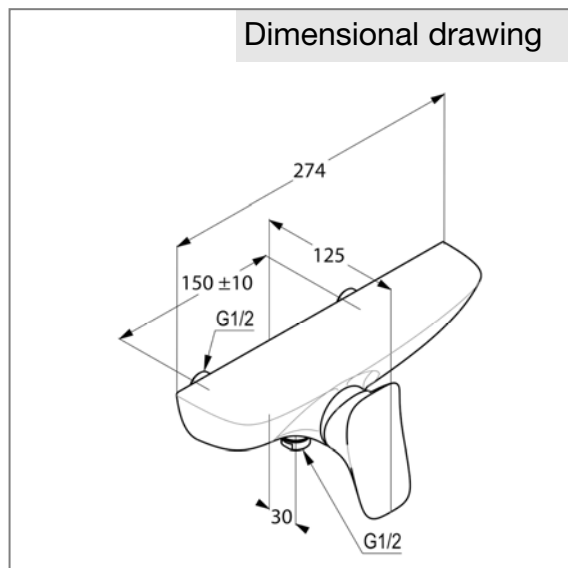

**Product:** KLUDI AMBA single lever shower mixer DN 15

**Ref.:** 537100575

**Product description**

single lever shower mixer DN 15  
 wall-mounted  
 solid lever  
 ceramic cartridge with hot water safety device  
 flow rate 29 l/min at 3 bar  
 shower connection 1/2 inch  
 protected against back flow  
 s-unions 1/2 x 3/4 inch

Finishes:  
 05 chrome

Product picture

**Advertisement**

single lever shower mixer, manufacturer KLUDI GmbH & Co KG  
 KLUDI AMBA item no. 537100575  
 type: single lever shower mixer, DN 15 / PN 10, chrome plated brass, solid lever  
 chrome plated metal, ceramic cartridge K-41 with hot water safety device, flow rate  
 at shower outlet 29 l/min at 3 bar, protected against back flow DIN EN 1717, shower  
 connection 1/2 inch, concealed s-unions 1/2 x 3/4 inch  
 dimensions: width: 274 mm, lever projection: 125 mm, centers: 150 mm

Dimensional drawing

Flow rate diagram