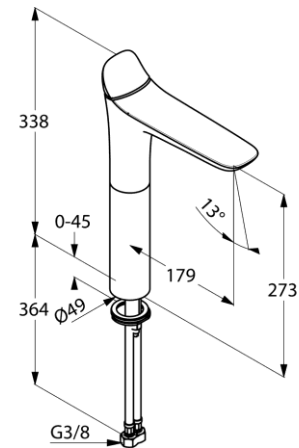

Product: KLUDI AMBA SL BASIN MIXER
DN 15 height 273 mm

Ref.: 532980575

Product description

single lever basin mixer DN 15
single hole mounted
solid lever
ceramic cartridge
aerator M 24 x 1
flow rate 4,3 l/min at 3 bar
flexible high pressure supply
tubes 3/8 inch
rapid installation set

Finishes:
05 chrome

Product picture

Advertisement

single lever basin mixer,
manufacturer KLUDI GmbH & Co KG
KLUDI AMBA item no. 532980575
type: single lever basin mixer height 273 mm, DN 15 /
PN 10, chrome plated brass, solid lever chrome plated
metal, ceramic cartridge K-28, aerator M 24 x 1, flow
rate 4,3 l/min at 3 bar, flexible high pressure sup-
ply tubes 3/8 inch with DVGW / W270 approval, rapid
installation set
dimensions: height: 338 mm, nozzle height: 273 mm,
projection: 179 mm

Dimensional drawing

Flow rate diagram