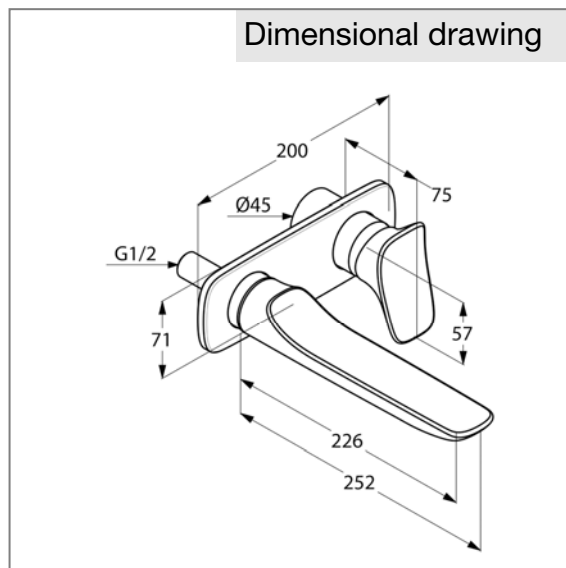

**Product:** KLUDI AMBA concealed 2 hole single lever basin mixer, projection 220 mm, trim set

**Ref.:** 532450575

**Product description**

concealed 2 hole single lever basin mixer  
 trim set  
 wall mounting  
 solid lever  
 aerator M 24 x 1  
 flow rate 5 l/min at 3 bar  
 wall outlet 220 mm  
 without pre-installation set  
 KLUDI item no. 38243

Finishes:  
 05 chrome

**Product picture**

**Advertisement**

wall mounted mixer, manufacturer KLUDI GmbH & Co. KG  
 KLUDI AMBA item no. 532450575  
 type: concealed 2 hole single lever basin mixer, trim set, with wall outlet 220 mm, chrome plated brass, solid lever chrome plated metal, aerator M 24 x 1, flow rate 5,0 l/min at 3 bar, concealed wall unions  
 dimensions: nozzle projection: 252 mm, lever projection: 75 mm, lever: 57 mm, centre distance: 110 mm, cover plate: 71/200 mm  
 Suitable for pre-installation set KLUDI item no. 38243, not included.

**Dimensional drawing**

**Flow rate diagram**