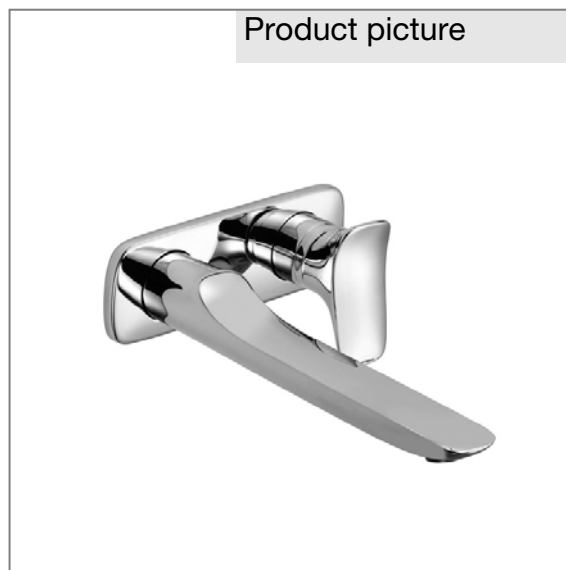

**Product:** KLUDI AMBA concealed 2 hole single lever basin mixer, projection 220 mm, trim set

**Ref.:** 532450575

**Product description**

concealed 2 hole single lever basin mixer  
 trim set  
 wall mounting  
 solid lever  
 aerator M 24 x 1  
 flow rate 5 l/min at 3 bar  
 wall outlet 220 mm  
 without pre-installation set  
 KLUDI item no. 38243

Finishes:  
 05 chrome

**Product picture**

**Advertisement**

wall mounted mixer, manufacturer KLUDI GmbH & Co. KG  
 KLUDI AMBA item no. 532450575  
 type: concealed 2 hole single lever basin mixer, trim set, with wall outlet 220 mm, chrome plated brass, solid lever chrome plated metal, aerator M 24 x 1, flow rate 5,0 l/min at 3 bar, concealed wall unions  
 dimensions: nozzle projection: 252 mm, lever projection: 75 mm, lever: 57 mm, centre distance: 110 mm, cover plate: 71/200 mm  
 Suitable for pre-installation set KLUDI item no. 38243, not included.

**Dimensional drawing**

**Flow rate diagram**