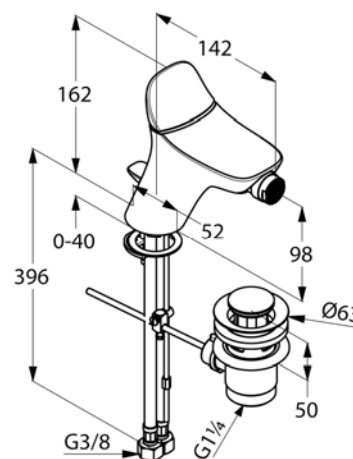

**Product:** KLUDI AMBA single lever bidet mixer DN 15

**Ref.:** 532160575

**Product description**

single lever bidet mixer DN 15  
 single hole mounted  
 solid lever  
 ceramic cartridge  
 ball joint aerator M 24 x 1  
 flow rate 7,3 l/min at 3 bar  
 flexible high pressure supply tubes G 3/8 inch  
 rapid installation set  
 pop up waste G 1 1/4 inch

Finishes:  
 05 chrome

**Product picture**

**Advertisement**

single lever bidet mixer, manufacturer KLUDI GmbH & Co. KG  
 KLUDI AMBA item no. 532160575  
 type: single lever bidet mixer, DN 15 / PN 10, chrome plated brass, with pop up waste  
 G 1 1/4 inch rod-pull and pull knob chrome plated, solid lever chrome plated metal,  
 ceramic cartridge K-28, ball joint aerator M 24 x 1, flow rate 7,3 l/min at 3 bar, flexi-  
 ble high pressure supply tubes G 3/8 inch with DVGW / W270 approval, rapid installa-  
 tion set  
 dimensions: height: 162 mm, nozzle height: 98 mm, projection: 142 mm

**Dimensional drawing**

**Flow rate diagram**