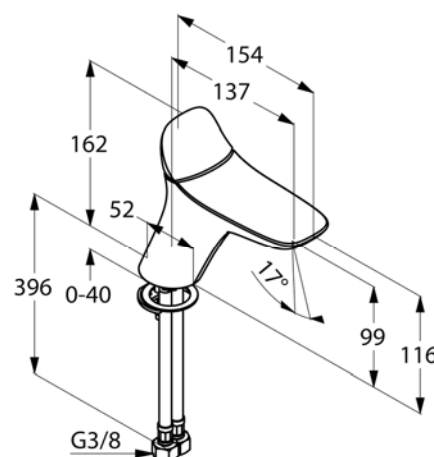

Product: KLUDI AMBA single lever basin mixer DN 15

Ref.: 530260575

Product description

single lever basin mixer DN 15
 single hole mounted
 solid lever
 ceramic cartridge
 aerator M 24 x 1
 flow rate 5 l/min at 3 bar
 flexible high pressure supply tubes G 3/8 inch
 rapid installation set

Finishes:
 05 chrome

Product picture

Advertisement

single lever basin mixer, manufacturer KLUDI GmbH & Co KG
 KLUDI AMBA item no. 530260575
 type: single lever basin mixer, DN 15 / PN 10, chrome plated brass, solid lever
 chrome plated metal, ceramic cartridge K-28, aerator M 24 x 1, flow rate 5 l/min
 at 3 bar, flexible high pressure supply tubes 3/8 inch with DVGW / W270 approval,
 rapid installation set
 dimensions: height: 162 mm, nozzle height: 99 mm, projection: 154 mm

Dimensional drawing

Flow rate diagram