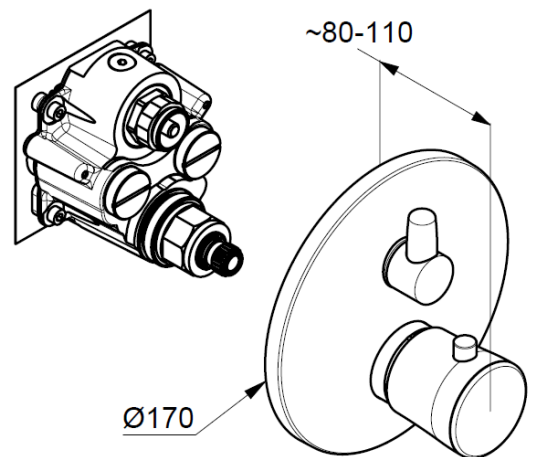

### KLUDI BALANCE

concealed thermostatic bath-shower mixer  
trim set without pre-installation set  
PN 10

Ref.:  
528308775

Finishes:  
87 black matt finished / chrome

#### Product description

Manufacturer KLUDI GmbH & Co. KG

Typ: KLUDI BALANCE

concealed thermostatic bath-shower mixer  
trim set without pre-installation set

Ref.: 528308775

concealed thermostatic bath-shower mixer  
trim set without pre-installation set  
pre installation set KLUDI FLEXX.BOXX Art. Nr. 88011  
trim set with functional unit  
vertical wall mounted  
diverter as rotary ceramic valve  
temperature handle with hotwater safety at 38°C  
flow rate at 3 bar = 20 l/ min.  
with integrated back flow preventer

Product picture

Dimensional drawing

Flow rate diagram