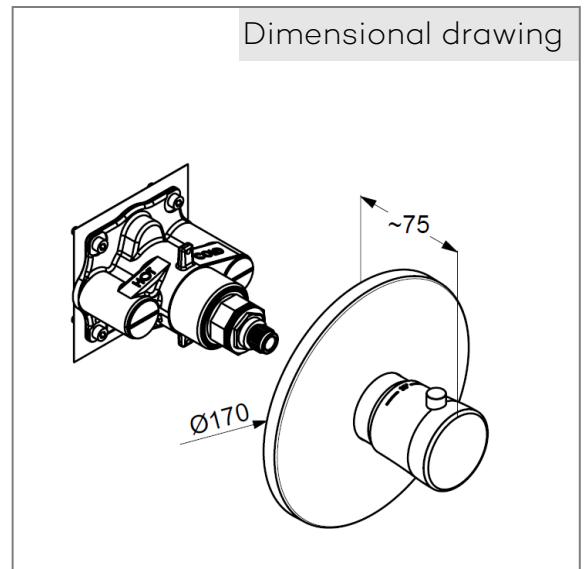

Technical Data

Product: KLUDI BALANCE
concealed THM mixer,
trim set with functional unit

Ref.: 527299175

Finishes: 91 white/ chrome

Product description

Manufacturer KLUDI GmbH & Co. KG
Typ: KLUDI BALANCE
concealed thermostatic fitting
Ref.: 527299175,
pre installation set KLUDI FLEXX.BOX Art. Nr. 88011
wall mounted
trim set with functional unit
cylindricity handle, metal
without shutt-off-valve
temperature handle with hotwater safety at 38°C
flow rate at 3 bar/ 38°C = 40 l/ min.
with integrated back flow preventer

Product picture

Dimensional drawing

Flow rate diagramm