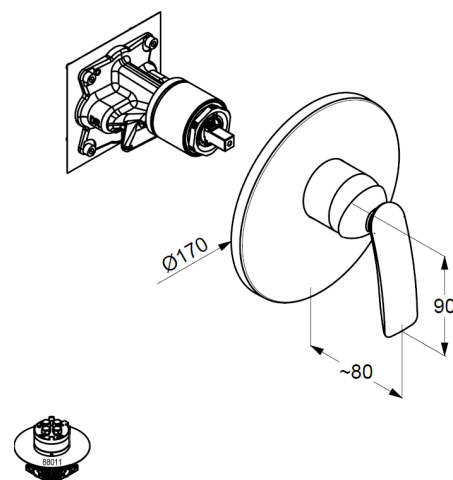

Technical Data

KLUDI BALANCE

Concealed single lever shower mixer

Article- Nr.:

526558775

Surface:

87 black matt finished / chrome

manufacturer KLUDI GmbH & Co. KG

Typ: KLUDI BALANCE

Concealed single lever shower mixer,
PN 10

Art. Nr. 526558775

concealed shower mixer

single lever mixer

trim set without pre-installation set

pre installation set KLUDI FLEXX.BOXX Art. Nr. 88011

trim set with functional unit

wall mounted

solid lever, metal

ceramic cartridge with hotwater safety device

flow rate at 3 bar = 25 l/ min.

Product Picture

Dimensional drawing

Flow rate diagram