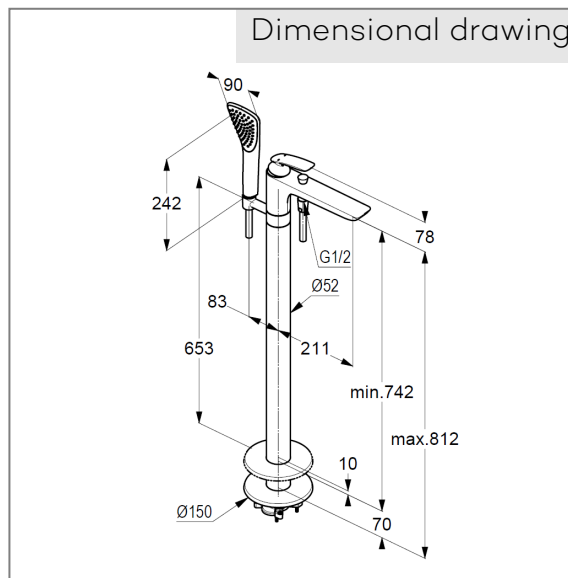

#### Product description

Manufacturer KLUDI GmbH & Co. KG  
 Typ: KLUDI BALANCE  
 bath and shower mixer DN 20  
 floor standing for free standing bath tubes  
 Ref.: 525908775

bath and shower mixer DN 15  
 single lever mixer  
 trim set without pre-installation set  
 pre installation set KLUDI FLEXX.BOXX Art. Nr. 88088  
 floor standing for free standing bath tubes  
 with shower holder  
 automatic diverter: shower/ bath  
 solid lever, metal  
 aerator M24  
 protected against back flow  
 shower outlet 1/2 inch  
 ceramic cartridge with hotwater safety device  
 flow rate at 3 bar = 22,5 l/ min.  
 fixed spout  
 hand shower and shower hose 1250 mm

### KLUDI FIZZ hand shower 1 S

1 spray pattern  
 Volumen  
 with cleaning system  
 sieve seal

Shower hose  
 plastic coated  
 with conical nuts  
 anti twist  
 G 1/2 x G 1/2 x 1250 mm

Product picture

Dimensional drawing

Flow rate diagram