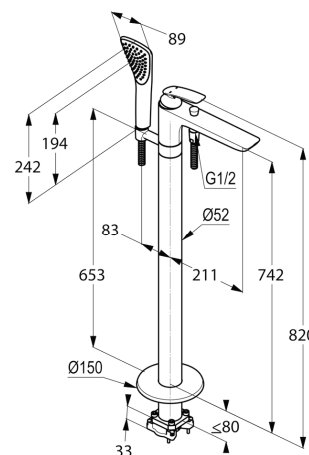

Finishes:
 05 chrome
 91 chrome/white

Advertisement

single lever bath/shower pillar mixer, manufacturer KLUDI GmbH & Co KG
 KLUDI BALANCE item no. 52590..75
 type: single lever bath and shower pillar mixer, DN 15 / PN 10, finishes 05 = chrome plated / 91 = chrome/white plated brass, metal solid lever, ceramic cartridge K-41 with hot water safety device, bath tub filler with aerator s-pointer M 24 x 1, flow rate at bath tub filler 22,5 l/min at 3 bar, flow rate at shower outlet 18,1 l/min, automatic diverter: shower to bath tub, protected against backflow DIN EN 1717, with plastic hand shower KLUDI FIZZ 1 S, with cleaning system, with volume spray, with KLUDI SUPARAFLEX SILVER shower hose 1/2 x 1/2 x 1250 mm, metal-effect (silver), with anti twist, shower connection 1/2 inch,
 dimensions: height: 820 mm, nozzle projection: 211 mm, nozzle height: 742 mm, diameter cover plate: 150 mm
 Suitable for pre-installation set KLUDI FLEXX.BOX DN 20 item no. 88088 for free standing bath and shower mixer, not included.

Product picture

Dimensional drawing

Flow rate diagram