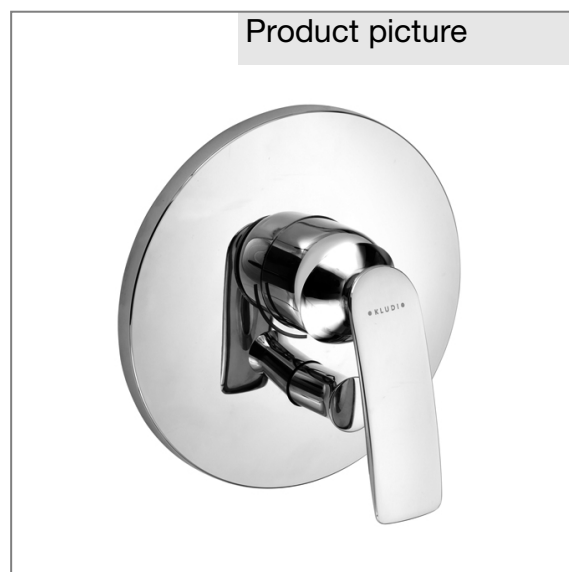

Product: KLUDI BALANCE concealed bath/shower mixer, trim set

Ref.: 525150575

Product description

concealed bath/shower mixer
 concealed trim set
 solid lever
 automatic diverter: shower to bath tub
 for KLUDI FLEXX.BOXX 88077 or
 concealed body 33434

Finishes:
 05 chrome

Advertisement

- * KLUDI GmbH & Co KG KLUDI BALANCE concealed bath/shower mixer item no. 525150575
- ** chrome plated brass/plastic
- *** trim set for concealed bath/shower mixer KLUDI FLEXX.BOXX DN 20 item no. KLUDI 88077 or concealed bath/shower mixer DN 15 item no. 33434

concealed bath/shower mixer, manufacturer KLUDI GmbH & Co KG KLUDI ZENTA concealed bath/shower mixer item no. 525150575, type: concealed bath/shower mixer trim set for pre- installation set KLUDI FLEXX.BOXX DN 20 item no. 88077 or pre- installation set DN 15 item no. 33434, finishes: 05 = chrome plated, solid lever, wall flange chrome plated plastic, automatic diverter: shower to bath tub, lever projection 92 mm, diameter wall flange 170 mm, for concealed pre- installation bath/shower mixer KLUDI FLEXX.BOXX item no. 88077 or concealed pre- installation bath/shower mixer item no. 33434, without extension set: 7440005-00 30 mm for 88077 or 7423305-00 for 33434, protection against back flow look at pre- installation set FLEXX.BOXX 88077 or 33434, Optimal function only in combination with KLUDI products,