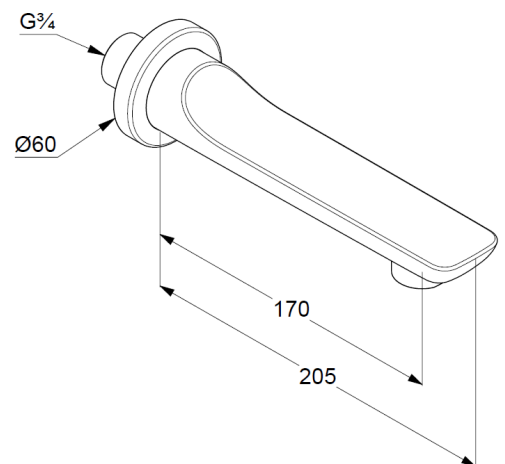

Technical Data

KLUDI BALANCE
wall spout
DN 20

Ref.:
5250387

Finishes:
87 black matt finished /
chrome

Product description
Manufacturer KLUDI GmbH & Co. KG
Typ: KLUDI BALANCE
wall spout DN 20
Ref.: 5250387
wall spout
wall mounted
aerator M24
flow rate at 3 bar = 25 l/ min.
fixed spout
with push-on rosette Ø 60 mm
projection 170 mm
connection 3/4"

Product picture

Dimensional drawing

Flow rate diagram