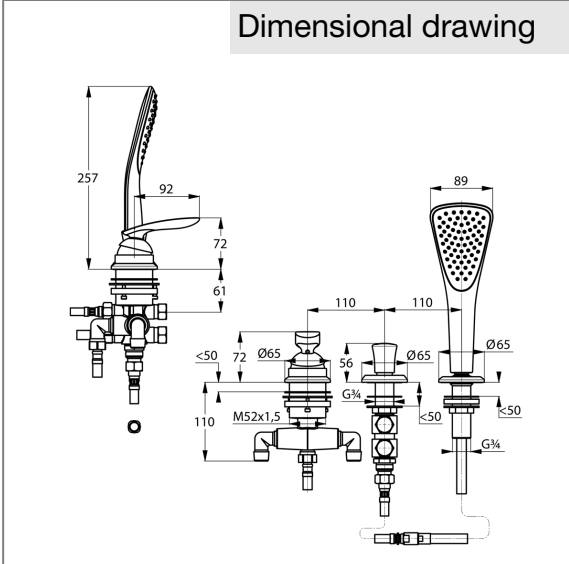

Product: KLUDI BALANCE 3 hole single lever bath and shower mixer with diverter

Ref.: 524480575

Product description

3 hole single lever bath and shower mixer DN 15
 three hole tiles deck installation, standing installation
 solid lever
 ceramic cartridge with hot water safety device
 flow rate to bath tub 24 l/min at 3 bar
 flow rate shower 14,5 l/min at 3 bar
 automatic diverter: shower to bath tub
 protected against back flow
 with pull-out hand shower KLUDI FIZZ 1 S
 shower hose 1/2 x 1/2 x 1500 mm
 without connecting supply hoses
 without bath tub filler

Finishes:
 05 chrome

Advertisement

three hole tap, manufacturer KLUDI GmbH & Co. KG
 KLUDI BALANCE item no. 524480575
 type: 3 hole single lever bath and shower mixer with diverter, DN 15 / PN 10 for tiles deck installation and standing installation, chrome plated brass, solid lever chrome plated metal, ceramic cartridge K-41 with hot water safety device, without bath tub filler, flow rate to bath tub 24 l/min at 3 bar, flow rate at shower outlet 14,5 l/min at 3 bar, automatic diverter: shower to bath tub, protected against back flow DIN EN 1717, with pull-out KLUDI FIZZ 1 S hand shower, chrome plated plastic, with cleaning system, fixed shuft for shower hose, shower hose 1/2 x 1/2 inch x 1500 mm with metal body
 dimensions: hand shower height: 257 mm, lever height: 72 mm, lever projection: 92 mm
 connecting supply hoses KLUDI Art. Nr. 7544605-00
 required quantity 2 pieces, not included

Product picture

Dimensional drawing

Flow rate diagram