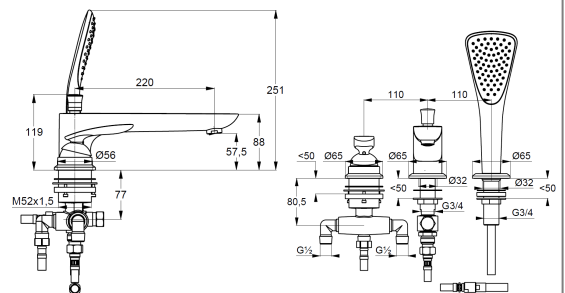

Art. Nr. 524478775

Concealed 3-hole bath/ shower mixer

Extractable hand shower FIZZ 1S

automatic diverter: shower/ bath

3 hole tiles deck mounted and standing installation

for distant positioned bathtub spout

solid lever, metal

aerator M24

protected against back flow

ceramic cartridge with hotwater safety device

flow rate at 3 bar = 24 l/ min.

shank fixing

without bath inlet

without flexible high pressure supply tubes

Article No. 7544605-00

Hand shower hoses M15 x 1500 mm

Product Picture

Dimensional drawing

Flow rate diagram