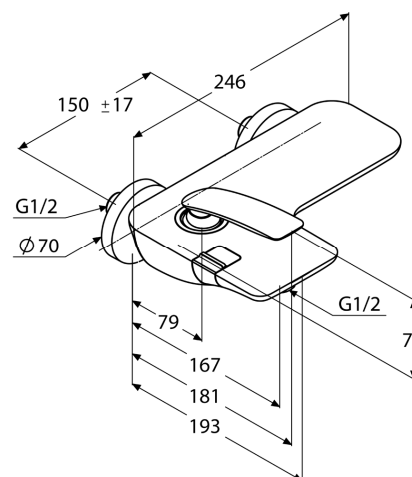

Product: KLUDI BALANCE single lever bath and shower mixer DN 15

Ref.: 52445..75

Product description

single lever bath and shower mixer DN 15
 solid lever
 wall fastening
 flow class DB
 s-pointer aerator M 24 x 1
 ceramic cartridge with hot water safety device
 automatic diverter: shower to bath tub
 shower outlet 1/2 inch
 protected against back flow
 S unions 1/2 x 3/4 inch
 without shower set

Finishes:
 05 chrome
 91 chrome/white

Product picture

Advertisement

- * KLUDI GmbH & Co KG KLUDI BALANCE single lever bath- and shower mixer item no. 52445..75
- ** ceramic cartridge with hot water safety device Ø 35 mm, DIN EN 817
- *** chrome plated brass, DIN 50930-6

single lever bath- and shower mixer, manufacturer KLUDI GmbH & Co KG KLUDI BALANCE single lever bath- and shower mixer item no. 52445..75, DN 15, finishes 05 = chrome plated / 91 = chrome/white plated brass, solid lever, type: single lever bath- and shower mixer DN 15, automatic diverter: shower to bath tub, protected against back flow DIN EN 1717, shower outlet 1/2 inch, S unions 1/2 x 3/4 inch, nozzle projection 167/193 mm, s-pointer aerator M 24 x 1, flow class D B (max. 0,40 l/s), lever projection 102 mm, ceramic cartridge with hot water safety device Ø 35 mm, for pressure type water heater, for continuous line heater, PN 10,

Dimensional drawing

Flow rate diagram