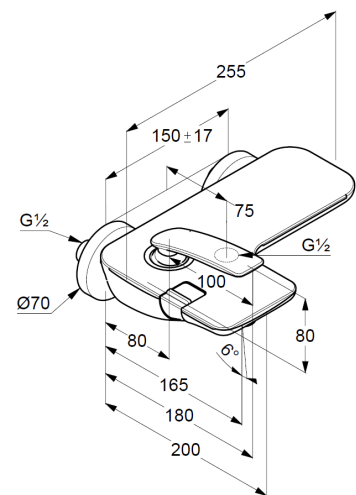

shower outlet 1/2 inch

ceramic cartridge with hotwater safety device

flow rate at 3 bar = 21 l/ min.

S-unions G 1/2 x 3/4

### Product Picture

### Dimensional drawing