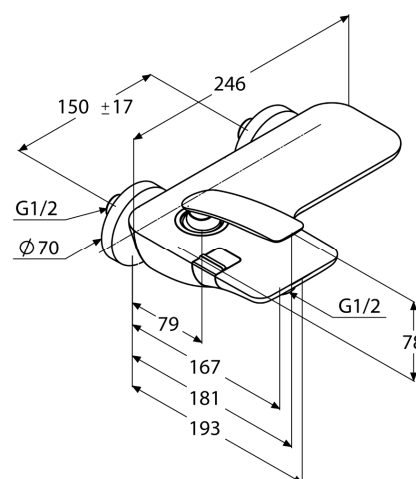

Product: KLUDI BALANCE single lever bath and shower mixer DN 15

Ref.: 524450575

Product description

single lever bath and shower mixer DN 15
 solid lever
 wall fastening
 flow class DB
 s-pointer aerator M 24 x I
 ceramic cartridge with hot water safety device
 automatic diverter: shower to bath tub
 shower outlet G 1/2
 protected against back flow
 S unions
 without shower set
 noise group I

Finishes:
 05 chrome

Advertisement

- * KLUDI GmbH & Co KG KLUDI BALANCE single lever bath- and shower mixer item no. 524450575
- ** ceramic cartridge with hot water safety device \varnothing 35 mm, DIN EN 817
- *** chrome plated brass, DIN 50930-6

single lever bath- and shower mixer, manufacturer KLUDI GmbH & Co KG KLUDI BALANCE single lever bath- and shower mixer item no. 524450575, DN 15, chrome plated brass, solid lever, noise level DIN 4109 group I, without report no., type: single lever bath- and shower mixer DN 15, automatic diverter: shower to bath tub, protected against back flow DIN EN 1717, shower outlet 1/2 inch, S unions 1/2 x 3/4 inch, nozzle projection 167/193 mm, s-pointer aerator M 24 x I, flow class D B (max. 0,40 l/s), lever projection 102 mm, ceramic cartridge with hot water safety device \varnothing 35 mm, for pressure type water heater, for continuous line heater, PN 10,

Product picture

Dimensional drawing

Flow rate diagram