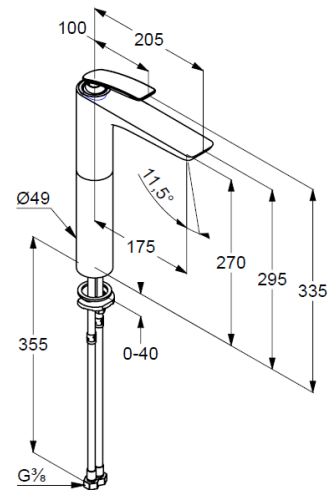

solid lever, metal

Aerator, S-Pointer M24 PCA

ceramic cartridge with hotwater safety device

flow rate at 3 bar = 8 l/ min.

fixed spout

rapid installation set

without pop up waste

Product picture

Dimensional drawing

Flow rate diagram