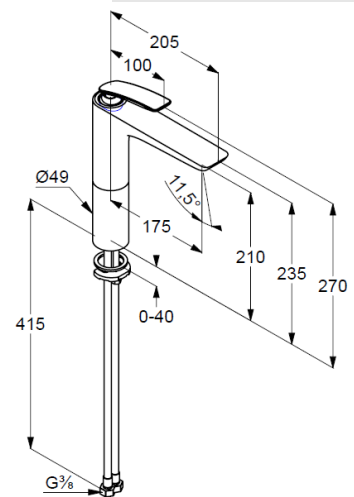

Single lever basin mixer

Ref.: 522969175

basin mixer for washbowls DN 15/ PN 10

single lever mixer

single hole mounted

solid lever, metal

Aerator, S-Pointer M24 PCA

ceramic cartridge with hotwater safety device

flow rate at 3 bar = 8 l/ min.

fixed spout

rapid installation set

without pop up waste

Product picture

Dimensional drawing

Flow rate diagram