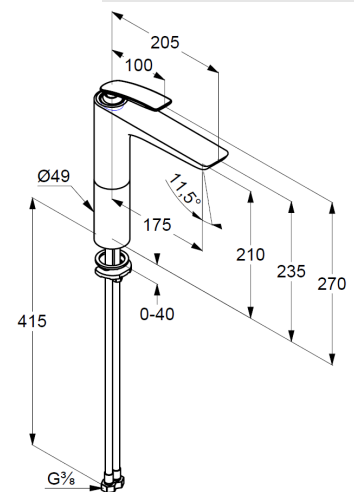

Single lever basin mixer

Ref.: 522968775

basin mixer for washbowls DN 15/ PN 10

single lever mixer

single hole mounted

solid lever, metal

Aerator, S-Pointer M24 PCA

ceramic cartridge with hotwater safety device

flow rate at 3 bar = 8 l/ min.

fixed spout

rapid installation set

without pop up waste

Product picture

Dimensional drawing

Flow rate diagram