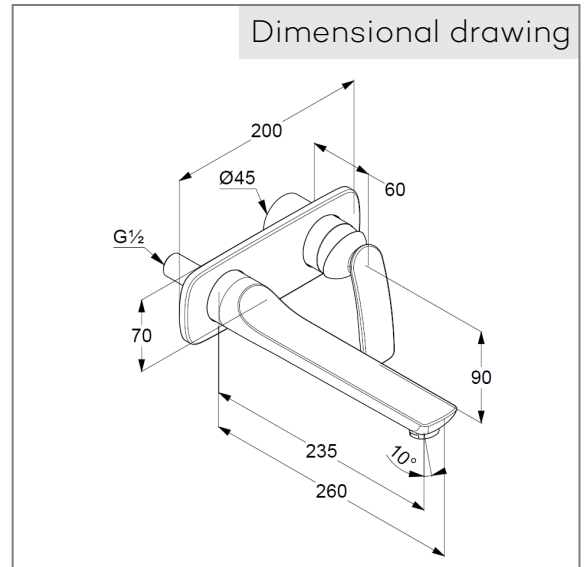

## Technical Data

Product: KLUDI BALANCE  
basin mixer  
DN 15

Article-Nr.: 522479175

Surface: 91 white/ chrome

### Product description

manufacturer KLUDI GmbH & Co. KG  
Typ: KLUDI BALANCE basin mixer,  
DN 15/ PN 10  
Art. Nr. 522479175  
basin mixer DN 15  
concealed basin mixer  
single lever mixer  
trim set without pre-installation set 38243  
wall mounted  
fixed spout 235 mm  
solid lever, metal  
Aerator, S-Pointer M24 PCA  
ceramic cartridge  
flow rate at 3 bar = 6 l/ min.

Product Picture

Dimensional drawing

Flow rate diagram