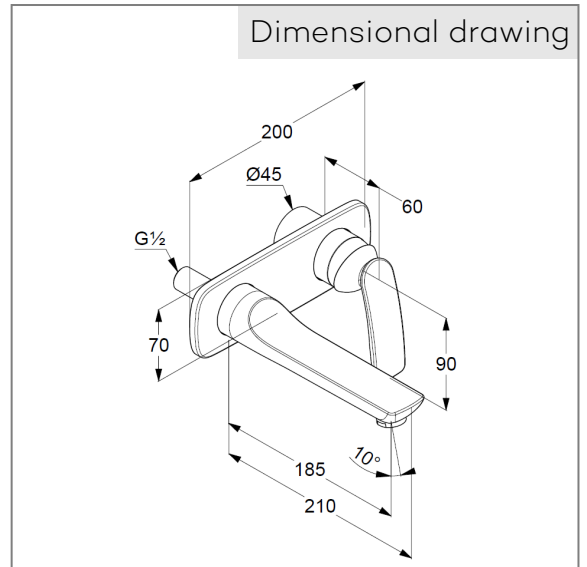

## Technical Data

Product: KLUDI BALANCE  
basin mixer  
DN 15

Article-Nr.: 522469175

Surface: 91 white/ chrome

### Product description

manufacturer KLUDI GmbH & Co. KG  
Typ: KLUDI BALANCE basin mixer,  
DN 15/ PN 10  
Art. Nr. 522469175  
basin mixer DN 15  
concealed basin mixer  
single lever mixer  
trim set without pre-installation set 38243  
wall mounted  
fixed spout 185 mm  
solid lever, metal  
Aerator, S-Pointer M24 PCA  
ceramic cartridge  
flow rate at 3 bar = 6 l/ min.

Product Picture

Dimensional drawing

Flow rate diagram