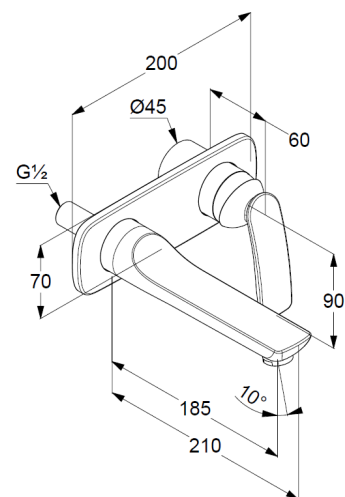

Technical Data

KLUDI BALANCE
Single lever basin mixer

Ref.: 522468775

Finishes:
87 black matt finished / chrome

Product description
manufacturer KLUDI GmbH & Co. KG
Typ: KLUDI BALANCE basin mixer,
DN 15/ PN 10
Art. Nr. 522468775
basin mixer DN 15
concealed basin mixer
single lever mixer
trim set without pre-installation set 38243
wall mounted
fixed spout 185 mm
solid lever, metal
Aerator, S-Pointer M24 PCA
ceramic cartridge
flow rate at 3 bar = 6 l/ min.

Product Picture

Dimensional drawing

Flow rate diagram