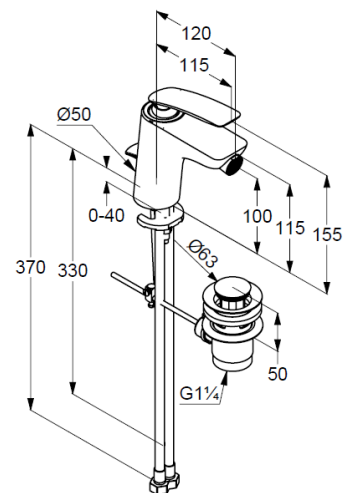

## Technical Data

KLUDI BALANCE  
Single lever bidet mixer  
DN 15

Ref.:  
522169175

Finishes:  
91 white/ chrome

Product description  
Manufacturer KLUDI GmbH & Co. KG  
Typ: KLUDI BALANCE  
Single lever bidet mixer  
Ref.: 522169175  
Bidet mixer DN 15/ PN 10  
single lever mixer  
single hole mounted  
solid lever, metal  
Aerator, S-Pointer M24  
ceramic cartridge with hotwater safety device  
flow rate at 3 bar = 7,6 l/ min.  
flexible hoses G 3/8 DVGW approved  
rapid installation set  
pop up waste 1 1/4" metal

Product picture

Dimensional drawing

Flow rate diagram